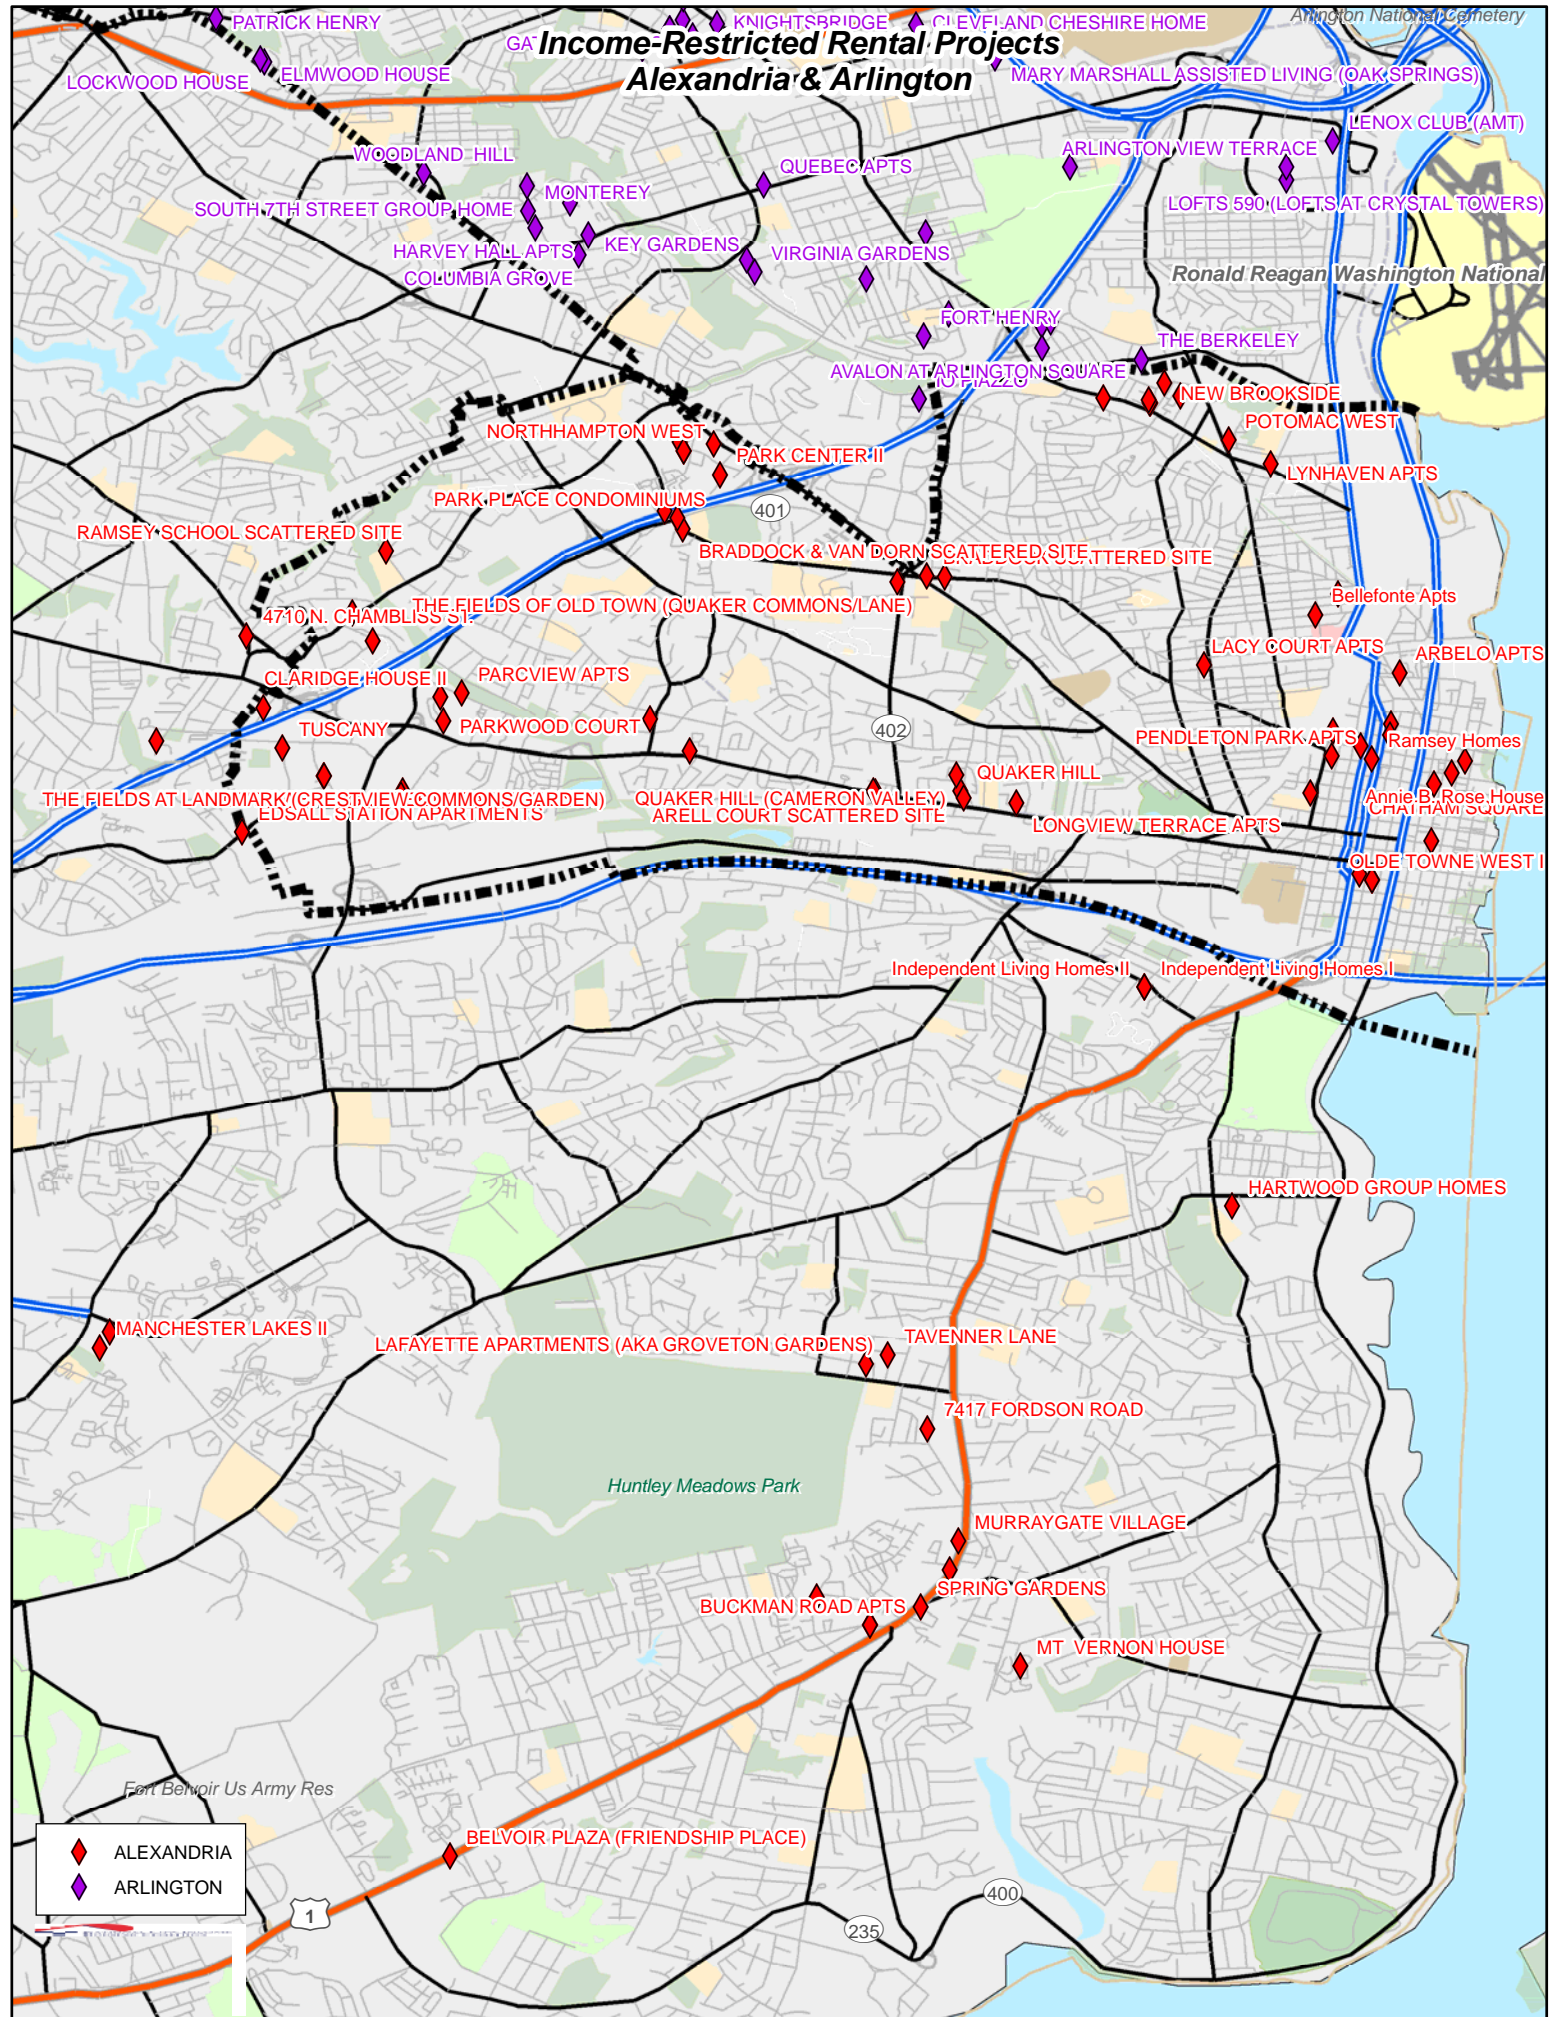

Income-Restricted Rental Projects Alexandria & Arlington

◆ ALEXANDRIA
◆ ARLINGTON

1

235

400

401

402